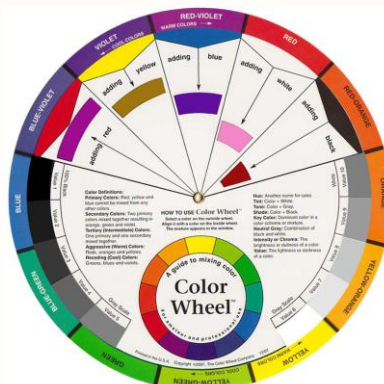

Dave Stephens
www.caricaturesbydave.com