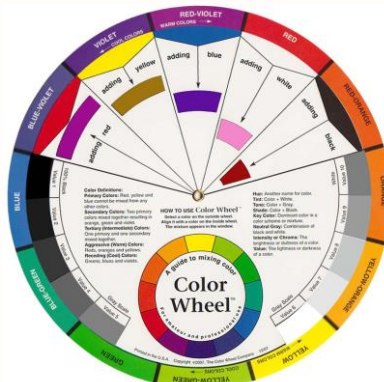

Affordable Pricing

www.info@WorldClassCE.com